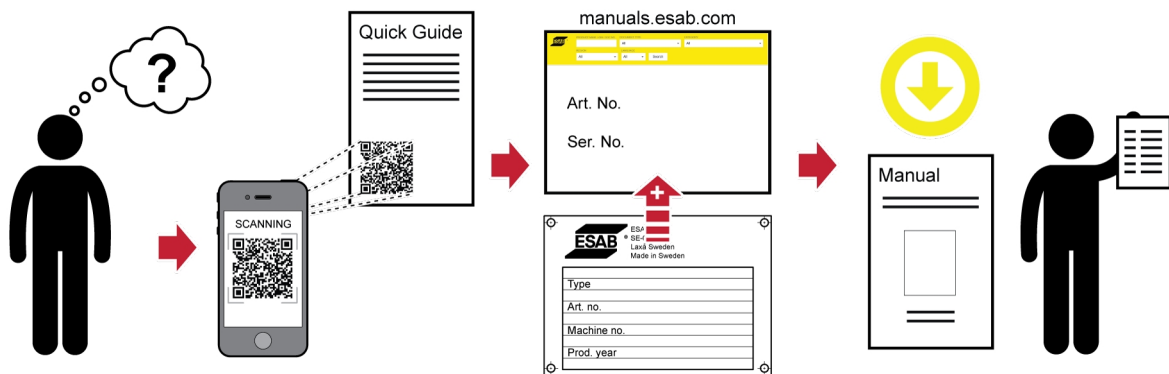

Quick Start Guide

 WE CARE ABOUT THE ENVIRONMENT

FIND YOUR MANUAL ONLINE
manuals.esab.com

For contact information visit esab.com

ESAB Corporation, 2800 Airport Road Denton, TX 76207, USA, Phone +1 800 378 8123